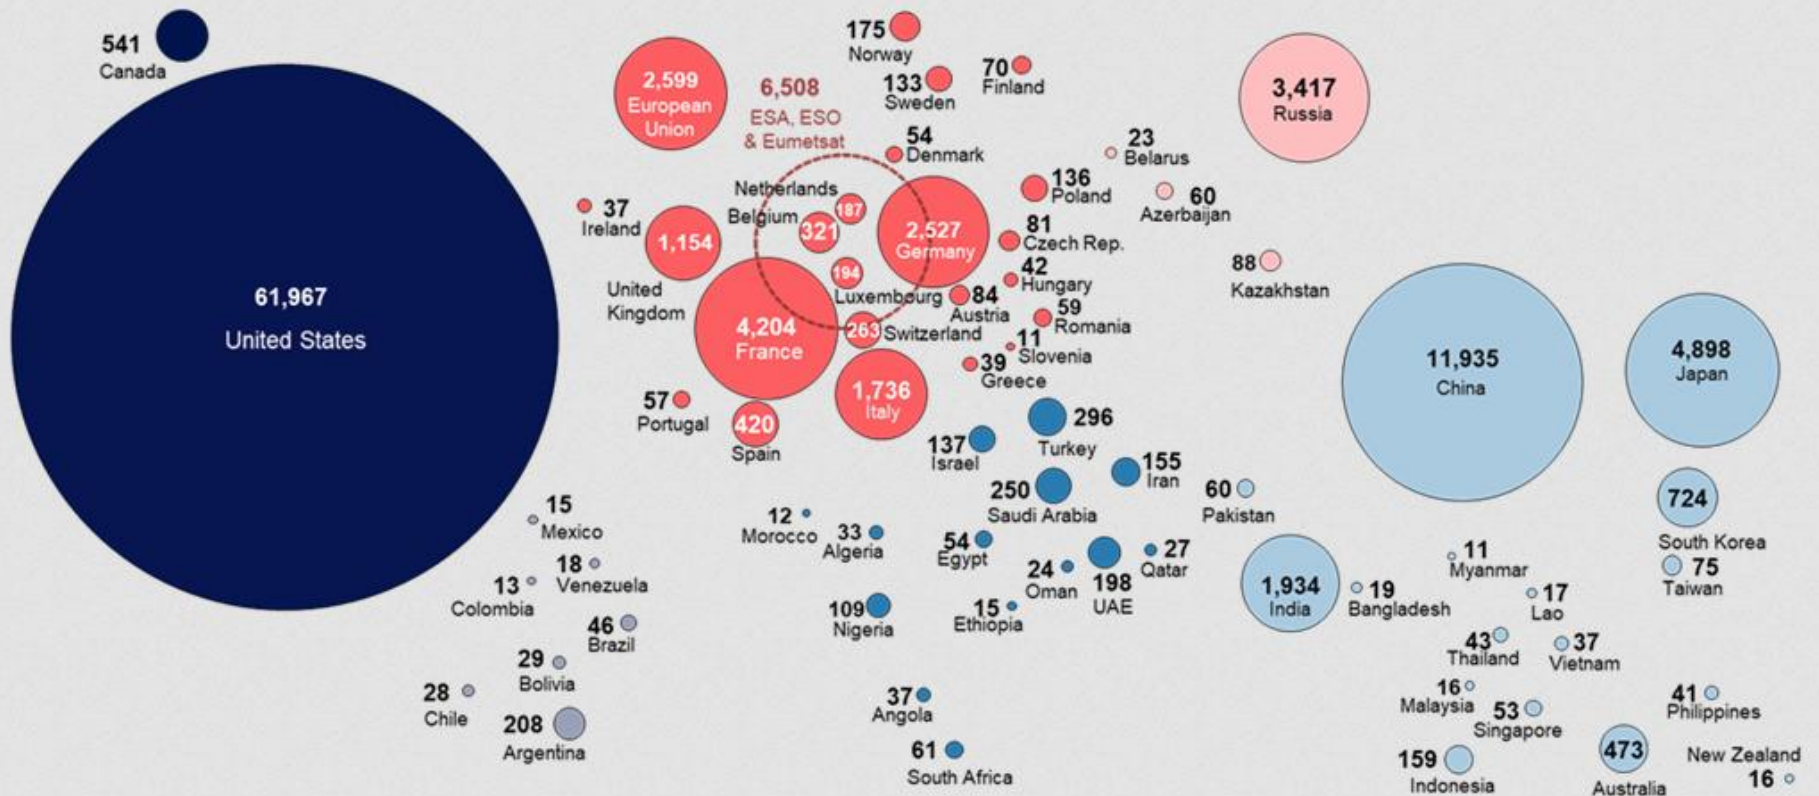

# II-Espace et expression de la puissance.

© Chappatte dans  
Le Temps, Genève

23 août 2023

# A-Les puissances spatiales, d'hier à aujourd'hui

World government expenditures for space programs in 2022\* for a total investment of \$103 billion

\* Only countries with a budget of at least \$10 million appear on the map. Budgets indicated for European countries include their contributions to ESA, ESO and Eumetsat.